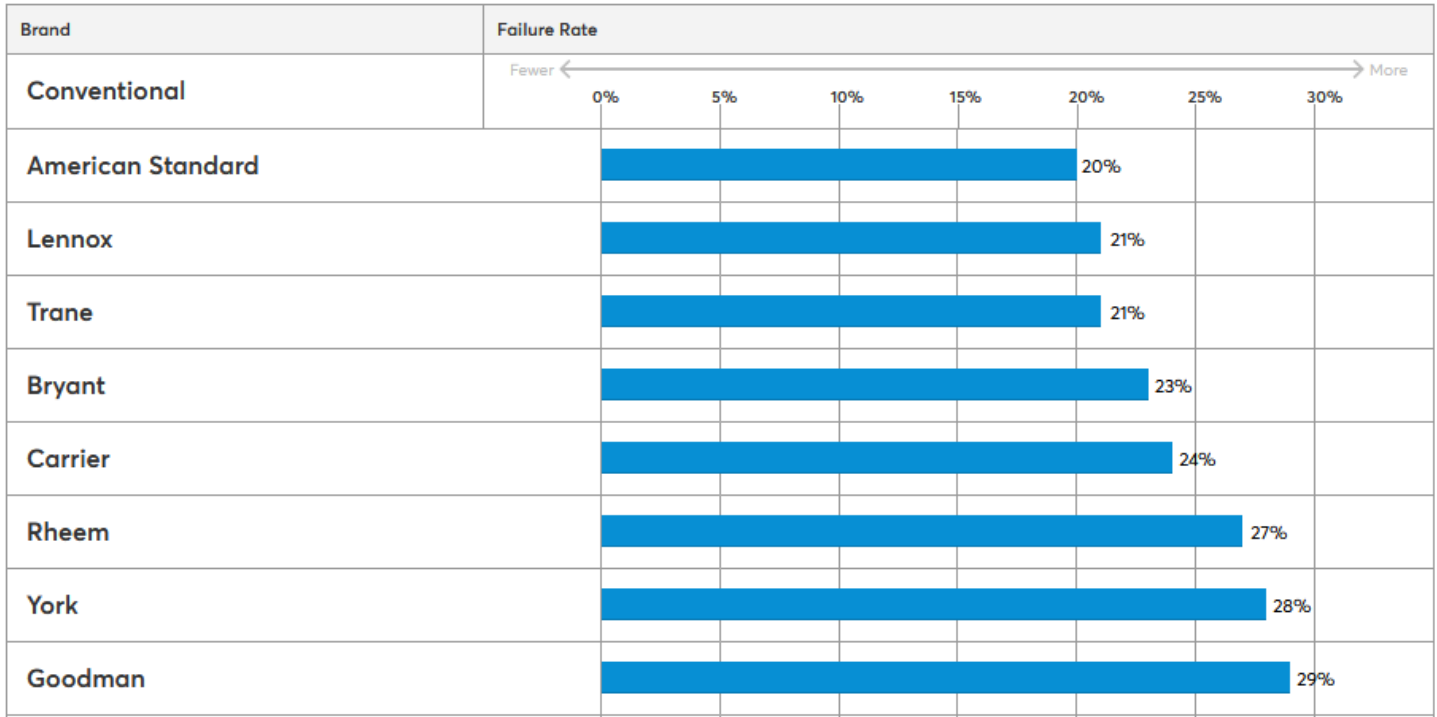

Central air conditioning

Buying Guide Brand Reliability

Among conventional systems, American Standard is more reliable than half the other brands in our chart, while Amana is more failure prone than half the other brands. As for heat pump systems, American Standard and Bryant are among the more reliable brands, whereas Goodman and York are among the more failure prone. We surveyed more than 16,000 Consumer Reports readers about new central air conditioning systems they bought and installed between 2008 and 2016.